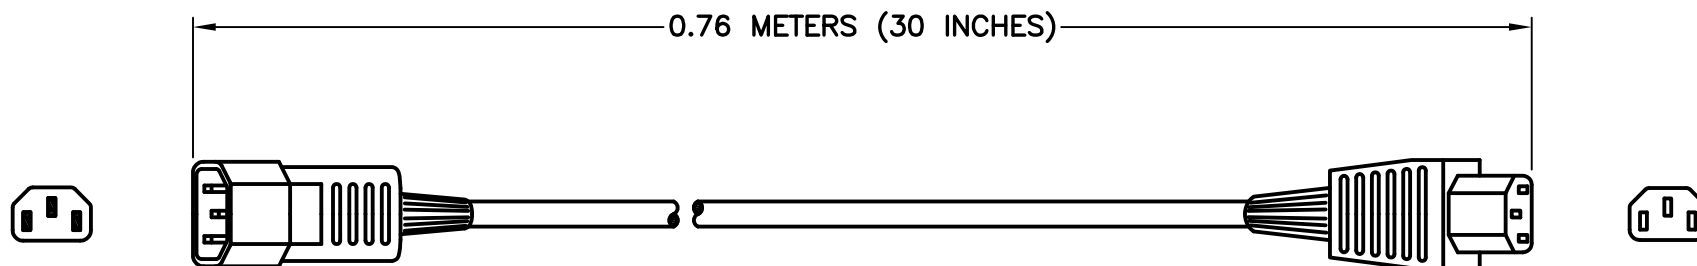

CAT. No.

98216X30IN

UNIVERSAL DETACHABLE CORD SET, IEC 60320 C-14 PLUG AND IEC 60320 C-13 CONNECTOR, 10 AMPERE 250 VOLT, SJTO, 105°C CORDAGE, 2 POLE-3 WIRE GROUNDING, 0.76 METERS (30 INCHES) LONG, BLACK.

RELATED POWER CORDS:

CATALOG No	LENGTH
98226	2.5 METERS
98220	2 METERS
98230	3 METERS
98230X5M	5 METERS
98216	1 METER
98216X12IN	12 INCHES
98216X18IN	18 INCHES
98216X24IN	24 INCHES
98216X30IN	30 INCHES
98216X36IN	36 INCHES
98216X48IN	48 INCHES
98216X60IN	60 INCHES
98216X72IN	72 INCHES
98216X96IN	96 INCHES
98216X10FT	10 FEET
98216X12FT	12 FEET
98216X15FT	15 FEET
98216X20FT	20 FEET
98226-Y	2.5 METERS
98226-Y18	18 INCHES
98226-Y72	72 INCHES

SPECIFICATIONS:

- OVERALL LENGTH: 0.76 METERS (30 INCHES)
- CONDUCTORS: 1.0 mm² x 3 (17 AWG X 3)
- JACKET: H05VV (SJTO), 105°C, BLACK
- PLUG: IEC 60320 C-14, STRAIGHT, BLACK
- CONNECTOR: IEC 60320 C-13, STRAIGHT, BLACK
- RATED: 10 AMPERE 250 VOLT
- CABLE DIAMETER (APPROX.): 8.0 mm
- GENERAL MATERIAL: PVC